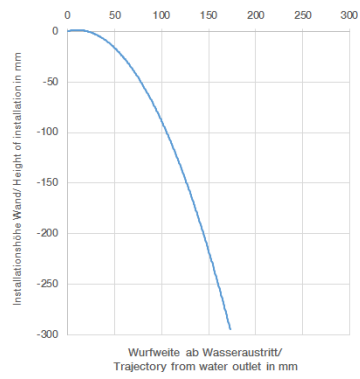

## SYMETRICS Wall-mounted basin spout without pop-up waste - Chrome

---

13 800 740

- 125mm projection
- fixed spout
- rectangular, air-enriched flow
- hole diameter 37 mm
- 1/2" connection
- plug-link mounting
- max. flow 5 l/min
- lead-free

### Recommended miscellaneous

---

**Concealed wall elbow -**

- max. recess depth 163 mm
- min. recess depth 90 mm

35 085 970 90

**SYMETRICS Wall-mounted basin spout without pop-up waste - Chrome**

13 800 740

mm [inches]

**Flow rate chart**

**Trajectory diagram**

**SYMETRICS Wall-mounted basin spout without pop-up waste - Chrome**

13 800 740

**Spare parts list**

No.	Item Number	Name	Quantity used	Delivery time
1	90 24 03 108 00 90	nipple set	1	2
2	90 31 11 004 00 90	pin	1	2
3	90 29 03 067 00 90	aerator	1	2