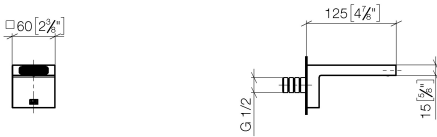

## SYMETRICS Wall-mounted basin spout without pop-up waste - Chrome

---

13 800 740

- 125mm projection
- fixed spout
- rectangular, air-enriched flow
- hole diameter 37 mm
- 1/2" connection
- plug-link mounting
- max. flow 5 l/min
- lead-free

The mounting height from the top edge of the basin to the centre of the connection should be at least 125 mm. The front edge of the spout should be at least 20 mm in front of the back edge of the sink.

### Recommended miscellaneous

---

**Concealed wall elbow -**

- max. recess depth 163 mm
- min. recess depth 90 mm

35 085 970 90

**SYMETRICS Wall-mounted basin spout without pop-up waste - Chrome**

13 800 740

mm [inches]

**Flow rate chart**

**Trajectory diagram**

**SYMETRICS Wall-mounted basin spout without pop-up waste - Chrome**

13 800 740

**Spare parts list**

No.	Item Number	Name	Quantity used	Delivery time
1	90 24 03 108 00 90	nipple set	1	2
2	90 31 11 004 00 90	pin	1	2
3	90 29 03 067 00 90	aerator	1	2