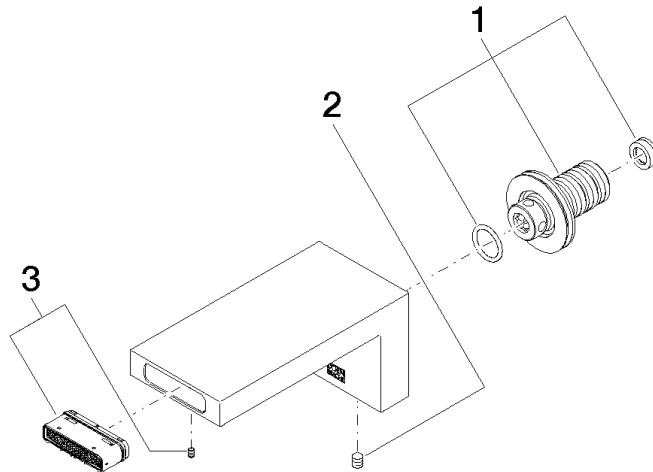

## SYMETRICS Wall-mounted basin spout without pop-up waste - Chrome

---

13 800 740

- 125mm projection
- fixed spout
- rectangular, air-enriched flow
- hole diameter 37 mm
- 1/2" connection
- plug-link mounting
- max. flow 5 l/min
- lead-free

The mounting height from the top edge of the basin to the centre of the connection should be at least 125 mm. The front edge of the spout should be at least 20 mm in front of the back edge of the sink.

### Recommended miscellaneous

---

**Concealed wall elbow -**

- max. recess depth 163 mm
- min. recess depth 90 mm

35 085 970 90

**SYMETRICS Wall-mounted basin spout without pop-up waste - Chrome**

13 800 740

mm [inches]

**Flow rate chart**

**Trajectory diagram**

**SYMETRICS Wall-mounted basin spout without pop-up waste - Chrome**

13 800 740

**Spare parts list**

No.	Item Number	Name	Quantity used	Delivery time
1	90 24 03 108 00 90	nipple set	1	2
2	90 31 11 004 00 90	pin	1	2
3	90 29 03 067 00 90	aerator	1	2